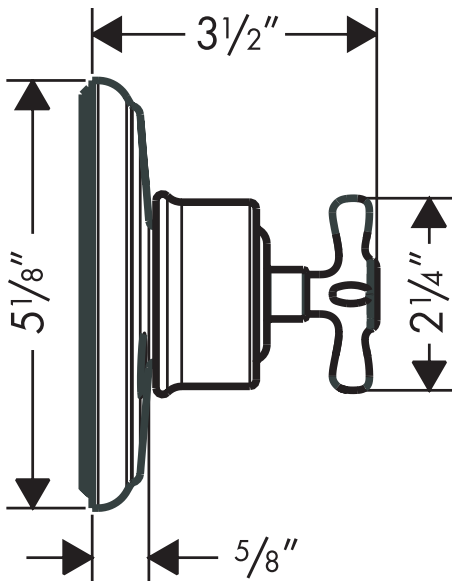

Product Features

- Traditional cross handle
- Controls two outlets
- Outlets may be used individually or simultaneously

Code Compliance

This unit meets or exceeds the following:

- ASME A112.18.1
- CSA B125.1
- Listed by IAPMO
- Approved for use in Massachusetts

Available Finishes

Chrome	16835001
Brushed Nickel	16835821
Polished Nickel	16835831

Required Accessories

Rough	15980181
-------	----------

Optional Accessories

1 1/2" Extension (deep rough-in) kit	96241000
Cap kit set	16911XX0

The measurements shown are for reference only.

Products and specifications shown are subject to change without notice.

Specification sheet revised 12/2007